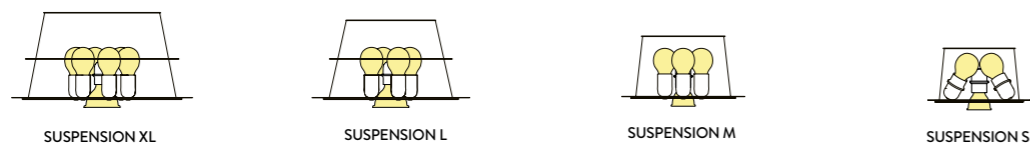

ARIA SUSPENSION

by Zaha Hadid

Compendium page 30 / 24 / 28

PRODUCT / PRODOTTO	DIMENSION / MISURE	COLOUR / COLORE	CODE / CODICE
SUSPENSION XL Bulbs E27: 6 X 12W LED Filament + 1 X 11W Spot LED PAR 30 Dimmable with: Dimmable bulbs Made of: Cristalflex® / Lentiflex® Weight: net Kg 23,5 - gross Kg 35,2 Package: A 54 x 55 x h. 44 cm - Kg 6,2 B 65 x 150 x h.13 cm - Kg 29		■ BLACK FADE ■ TRANSP	ARISXL0BKF01T00E27EU ARISXL0TRS01T00E27EU
SUSPENSION L Bulbs E27: 4 X 12W LED Filament + 1 X 11W Spot LED PAR 30 Dimmable with: Dimmable bulbs Made of: Cristalflex® / Lentiflex® Weight: net Kg 19,2 - gross Kg 31,7 Package: A 46 x 44 x h. 43 cm - Kg 4,7 B 65 x 150 x h.13 cm - Kg 27		■ TRANSP ■ GOLD	ARISL00TRS01T00E27EU ARISL00GLD01T00E27EU
SUSPENSION M Bulbs E27: 3 X 12W LED Filament + 1 X 7 W Spot LED PAR 20 Dimmable with: Dimmable bulbs Made of: Cristalflex® / Lentiflex® Weight: net Kg 12,8 - gross Kg 20,7 Package: A 35 x 35 x h. 32 cm - Kg 2,7 B 65 x 120 x h.16 cm - Kg 18		■ TRANSP ■ GOLD	ARISM00TRS01T00E27EU ARISM00GLD01T00E27EU
SUSPENSION S Bulbs E27: 2 X 12W LED Filament suggested dimension max Ø6 cm (2-1/4") + 1 X 7 W Spot LED PAR20 Dimmable with: Dimmable bulbs Made of: Cristalflex® / Lentiflex® Weight: net Kg 5,3 - gross Kg 13,7 Package: A 35 x 35 x h. 32 cm - Kg 2,2 B 42 x 110 x h.11 cm - Kg 11,5		■ TRANSP ■ GOLD	ARISS00TRS01T00E27EU ARISS00GLD01T00E27EU

LIGHT SOURCES: