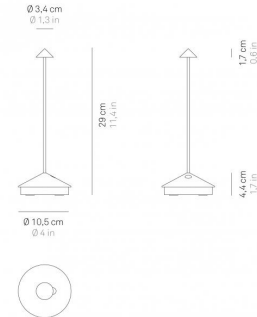

PINA

TABLE

zafferano

LAMPES A PORTER

LED dimmable

IP54

Pina pro is a rechargeable table lamp, with contact charging base, painted aluminum body, polycarbonate diffuser and LED light source. It is equipped with a dimmer touch control and has an IP65 degree of protection which makes it suitable for both indoor and outdoor use.

Accessories:

- Multi-contact charging base (max 6 pc) - LD0350RP
- Multi-socket USB charger (8xUSB) - LD0340RA
- Replacement battery pack BAT04703706701900

CODE	COLOR
LD0650B3	White
LD0650N3	Dark grey
LD0650R3	Rust
LD0650S3	Sand

DIMENSIONS AND HOLES

Dimensions

Ø 10,5 x h 29 cm / Ø 4,1 x h 11,4 in

ILLUMINOTECHNICAL SPECIFICATIONS

Source	LED
type	SMD
total Watt	2,2 W
Lumen lamp	185 lm
Colour temperature	2700 K
CRI	>80

ILLUMINOTECHNICAL SPECIFICATIONS

Battery life	13h
Driver	included
Voltage	100-240 V
Frequency	50-60 Hz