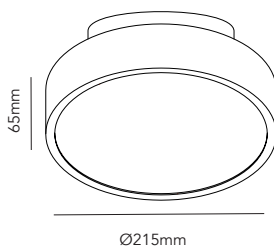

SHADOW

Design: Ronni Gol

* Rose gold for indoor use only

SHADOW 1

SHADOW 2