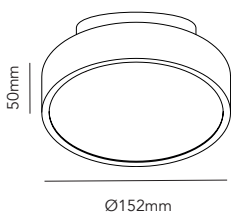

SHADOW

Design: Ronni Gol

* Rose gold for indoor use only

SHADOW 1

SHADOW 2