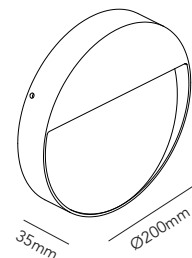

## SERIOUS

Design: Ronni Gol

\* Rose gold for indoor use only

SERIOUS 1

SERIOUS 2

SERIOUS 3

# SERIOUS - 2700 K

Design: Ronni Gol

LIGHT·POINT  
C O P E N H A G E N

ART. NAME	SERIOUS	SERIOUS 2	SERIOUS 3
Art. no. white	270750	270760	270770
Art. no. black	270751	270761	270771
Art. no. rose gold	270752	270762	270772
Art. no. titanium	270753	270763	270773
EAN white	5711389707507	5711389707606	5711389707705
EAN black	5711389707514	5711389707613	5711389707712
EAN rose gold	5711389707521	5711389707620	5711389707729
EAN titanium	5711389707538	5711389707637	5711389707736
Material	Aluminium / Glass	Aluminium / Glass	Aluminium / Glass
Light source	Edison	Edison	Edison
Lifetime	50.000	50.000	50.000
Number of light sources	1	1	1
Electronical gear	KDMH003S0350RR64	KDMH003S0350RR64	KDMH003S0350RR64
Driver watt	N/A	N/A	N/A
Light source watt	4	6,5	12
System watt	4	6,5	12
Voltage	230V	230V	230V
Dimmable	TRAIC	TRAIC	TRAIC
Lumen output	440	715	1320
Lumen pr. watt	110	110	110
Flux	N/A	N/A	N/A
CCT (K)	2700	2700	2700
RA/CRI	>90	>90	>90
Mac Adam	5	5	5
Light distribution	N/A	N/A	N/A
Beam angle	N/A	N/A	N/A
Tilt angle	N/A	N/A	N/A
Cutout mm.	N/A	N/A	N/A
Rotation	N/A	N/A	N/A
Looping	Yes	Yes	Yes