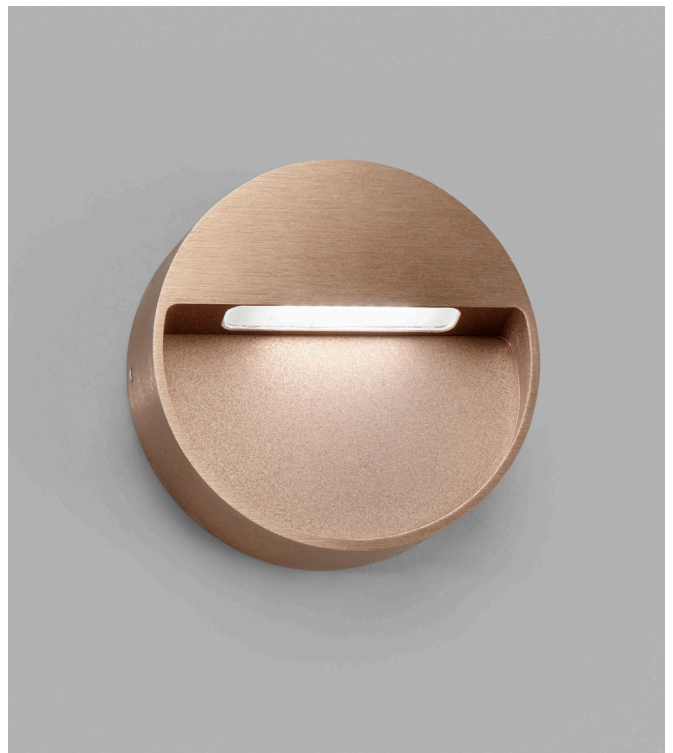

## SERIOUS

Design: Ronni Gol

\* Rose gold for indoor use only

SERIOUS 1

SERIOUS 2

SERIOUS 3

# SERIOUS - 2700 K

Design: Ronni Gol

LIGHT·POINT  
C O P E N H A G E N

ART. NAME	SERIOUS	SERIOUS 2	SERIOUS 3
Art. no. white	270750	270760	270770
Art. no. black	270751	270761	270771
Art. no. rose gold	270752	270762	270772
Art. no. titanium	270753	270763	270773
EAN white	5711389707507	5711389707606	5711389707705
EAN black	5711389707514	5711389707613	5711389707712
EAN rose gold	5711389707521	5711389707620	5711389707729
EAN titanium	5711389707538	5711389707637	5711389707736
Material	Aluminium / Glass	Aluminium / Glass	Aluminium / Glass
Light source	Edison	Edison	Edison
Lifetime	50.000	50.000	50.000
Number of light sources	1	1	1
Electronical gear	KDMH003S0350RR64	KDMH003S0350RR64	KDMH003S0350RR64
Driver watt	N/A	N/A	N/A
Light source watt	4	6,5	12
System watt	4	6,5	12
Voltage	230V	230V	230V
Dimmable	TRAIC	TRAIC	TRAIC
Lumen output	440	715	1320
Lumen pr. watt	110	110	110
Flux	N/A	N/A	N/A
CCT (K)	2700	2700	2700
RA/CRI	>90	>90	>90
Mac Adam	5	5	5
Light distribution	N/A	N/A	N/A
Beam angle	N/A	N/A	N/A
Tilt angle	N/A	N/A	N/A
Cutout mm.	N/A	N/A	N/A
Rotation	N/A	N/A	N/A
Looping	Yes	Yes	Yes