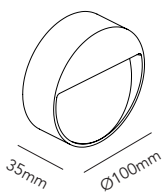

SERIOUS

Design: Ronni Gol

* Rose gold for indoor use only

SERIOUS 1

SERIOUS 2

SERIOUS 3