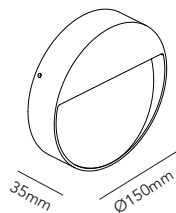

SERIOUS

Design: Ronni Gol

* Rose gold for indoor use only

SERIOUS 1

SERIOUS 2

SERIOUS 3